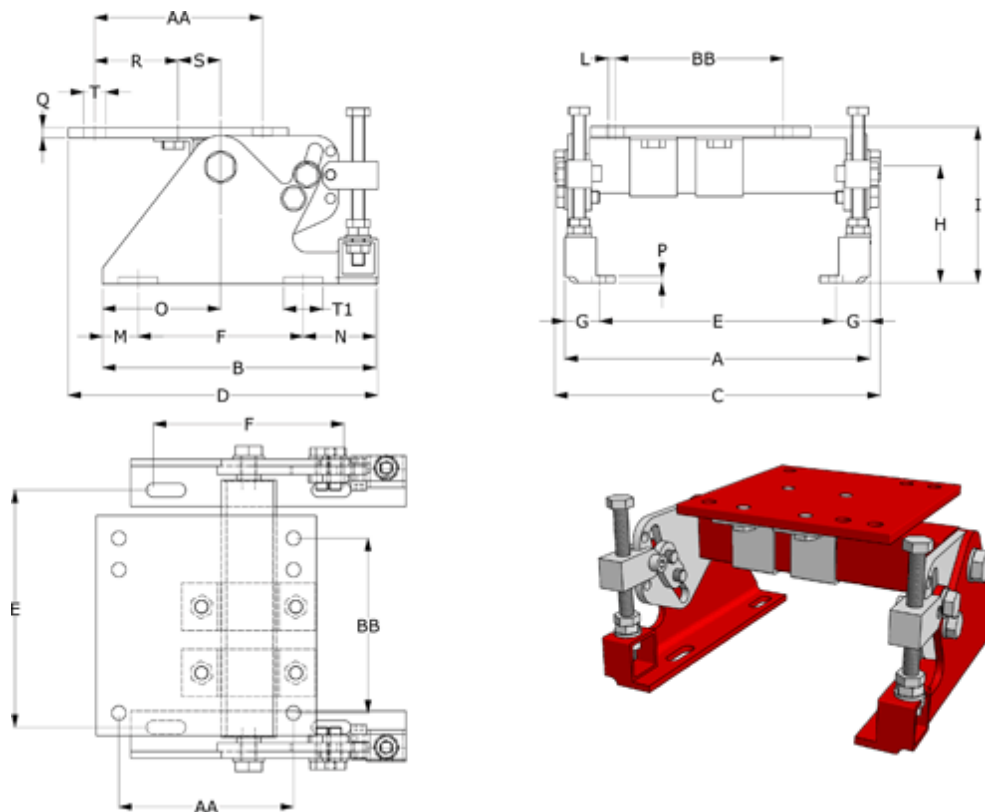

Data Sheet

Article number: 3190501801

Description: Motorbase MB 50-180 self-tensioning
for motorsize 180M/L

Measures

A	= 455	G	= 45	Q	= 16
AA	= 279	H	= 140	R	= 140
B	= 350	I	= 195	S	= 72
BB H7	= 241	L	= 11-60	T	= 4x13 mm
C	= 491	M	= 44	T1	= 18.0
D	= 443	N	= 84	Weight	= 38.5
E	= 365	O	= 160		
F	= 222 +32	P	= 10		